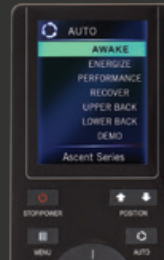

Easily manage the chair's full suite of programs and features using the intuitive navigation control, featuring a crystal-clear LCD screen.

AUTO-WELLNESS PROGRAMS

Indulge in 34 programs, including full-body immersion, deep tissue and an effective collection of therapeutic relaxation and recovery programs.